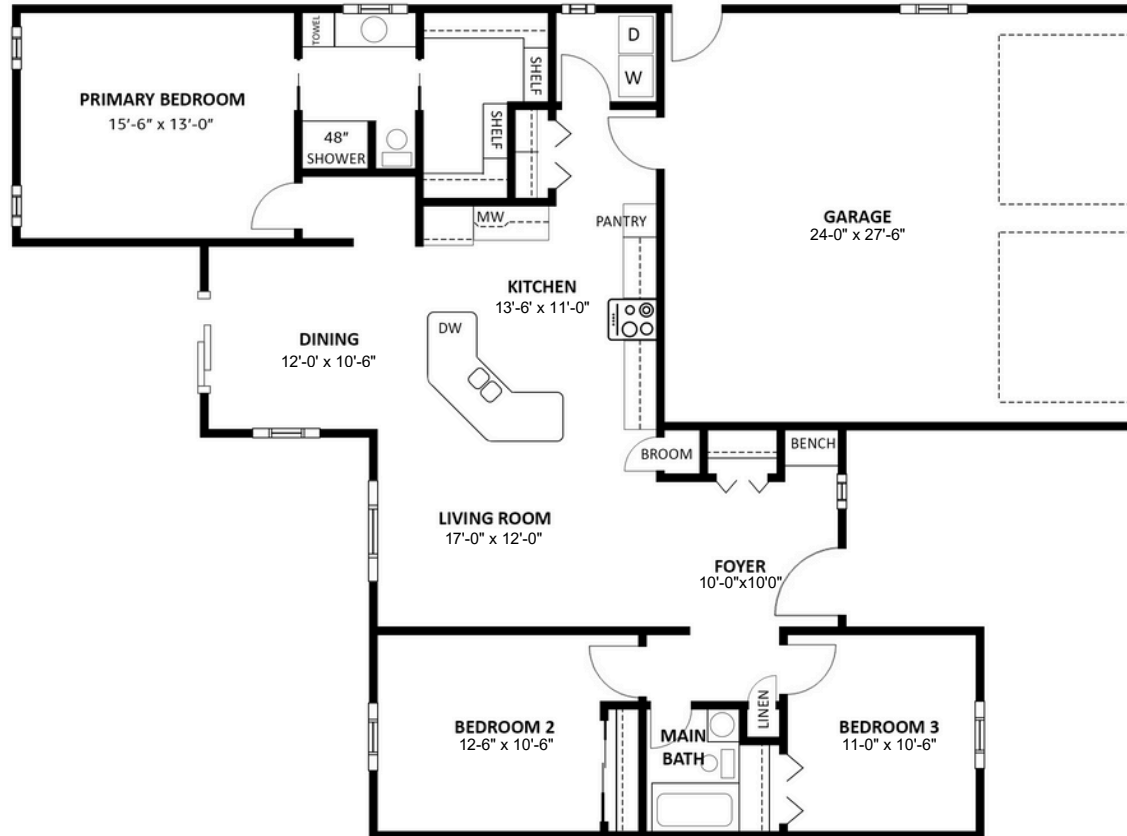

The ASPEN

1,586 SF

All drawings are for marketing purposes only and may vary from the final product.

Drawings may show optional features that may not be included in the base price. Customers have the option to customize any SEL Housing floor plan.