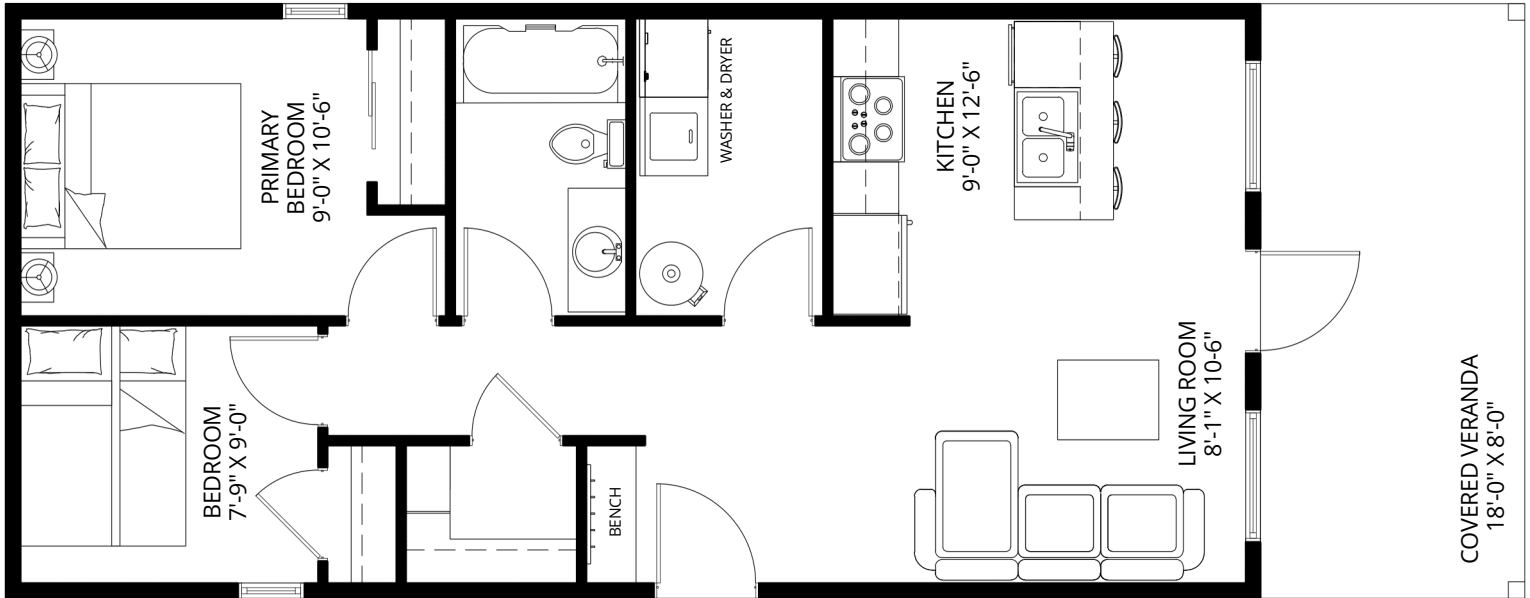

The LARK

684 SF | 38' x 18'

www.selhousing.ca
info@selhousing.ca | 204-728-1570

**S.E.L. Housing Inc.**